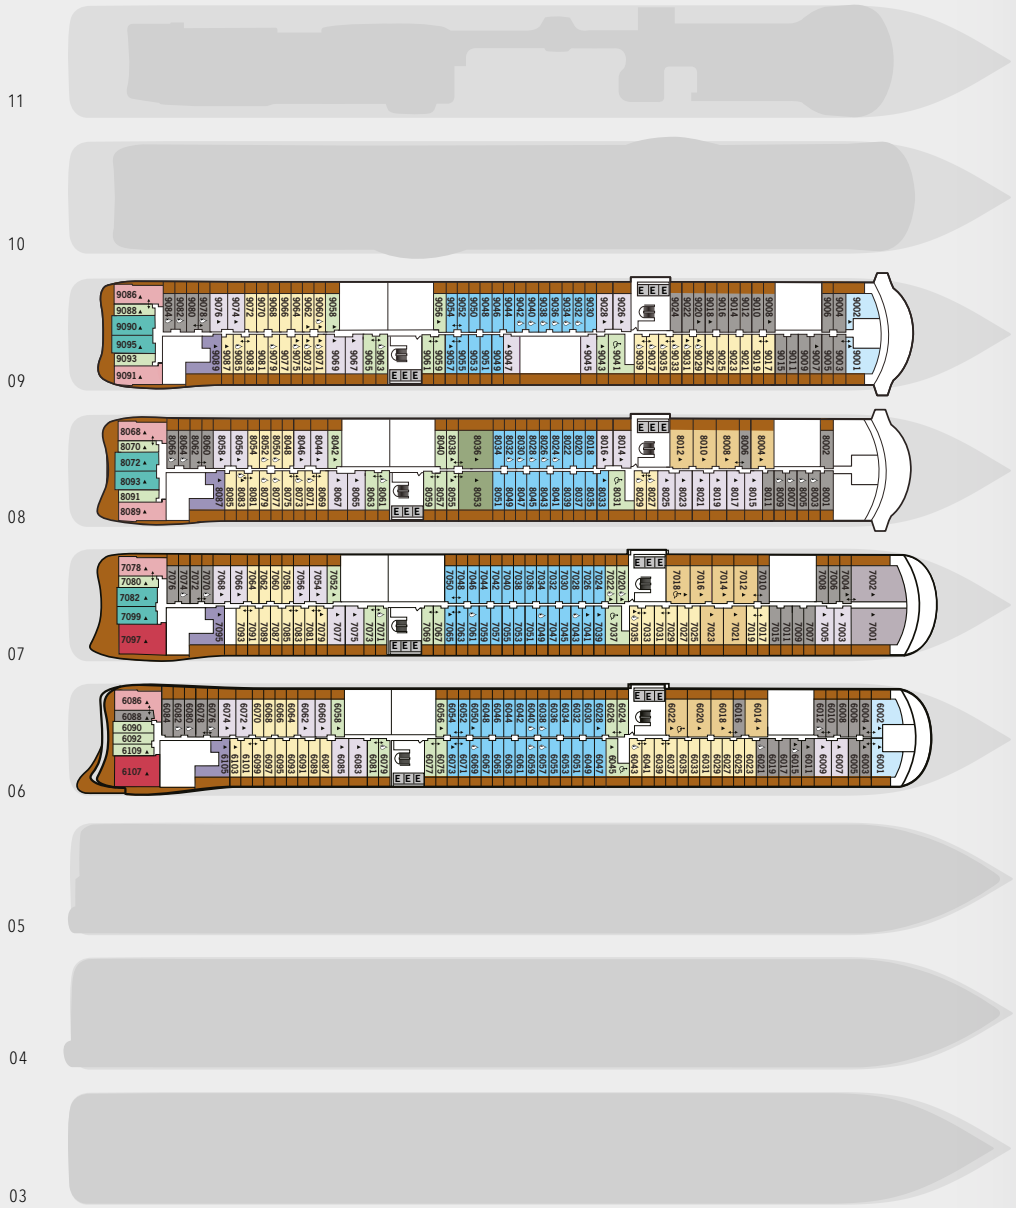

SUITE CATEGORIES

Otium Suite	●
Owner's Suite	●
Grand Suite	●
Master Suite	●
Signature Suite	●
Silver Suite	●
Junior Grand Suite	●
Premium Medallion Suite	●
Medallion Suite	●
Premium Veranda Suite	●
Deluxe Veranda Suite	●
Superior Veranda Suite	●
Classic Veranda Suite	●