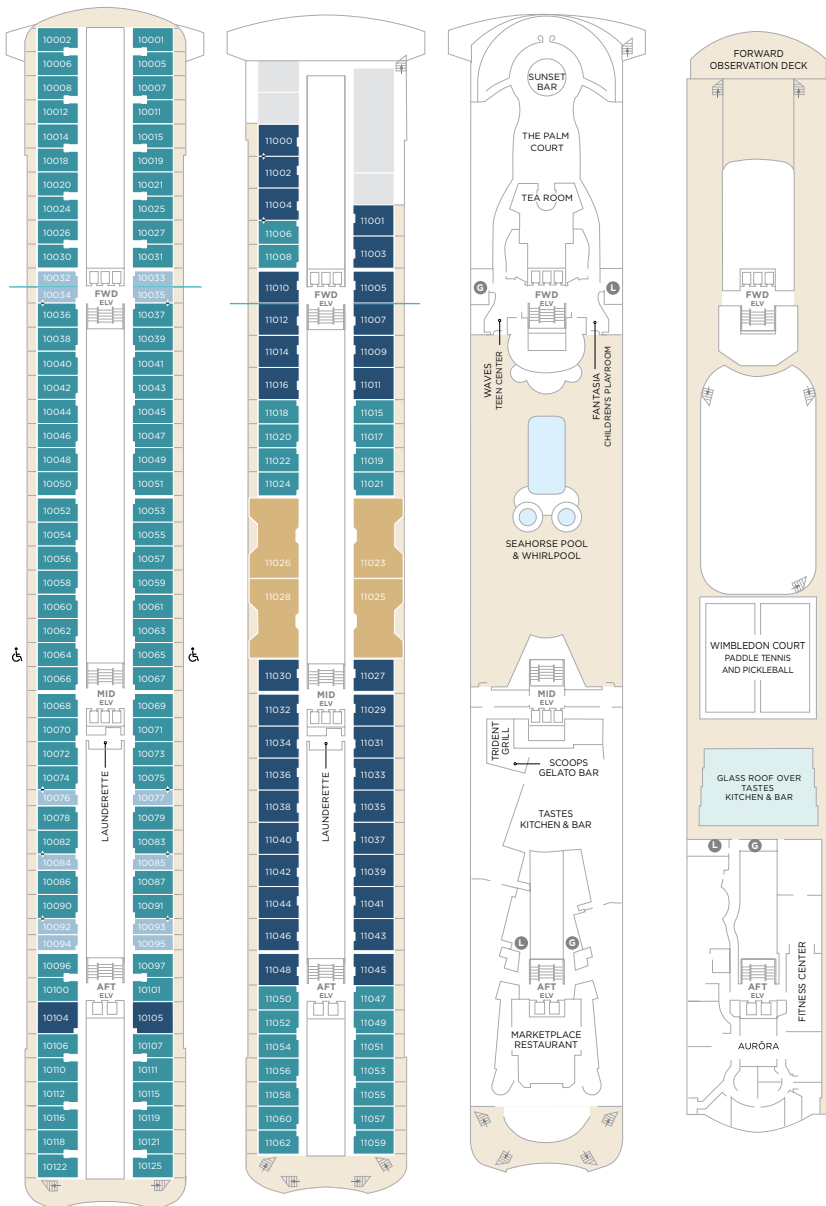

ACCESSIBLE SUITES .....

CONNECTING SUITES .....

— SUITES & GUEST ROOMS BEYOND THE FORWARD ELEVATORS ARE SUBJECT TO ALTERNATIVE PRICING

### DECK 11

SUITES 11000 - 11062  
REDESIGNED IN 2018, AND CLASSIC  
LAUNDERETTE

### DECK 12

MARKETPLACE RESTAURANT  
PALM COURT  
SCOOPS GELATO BAR  
SEAHORSE POOL & WHIRLPOOL  
SUNSET BAR  
TASTES KITCHEN & BAR  
TRIDENT GRILL  
WAVES TEEN CENTER  
FANTASIA CHILDREN'S PLAYROOM

### DECK 13

FITNESS CENTER  
AURÖRA  
FORWARD OBSERVATION DECK  
WIMBLEDON COURT  
PADDLE TENNIS AND PICKLEBALL

DECK 10

DECK 11

DECK 12

DECK 13

The following suites have a slightly limited view: 7060, 7061, 7062, 7063, 7064, 7065, 7066, 7067, 7068, 7069, 7070, 7071, 8032, 8033, 8034, 8035, 8036, 8037, 8038, 8039, 8066, 8067, 8068, 8069, 8070, 8071, 8072, 8073, 8074, 8075, 10007, 10008.