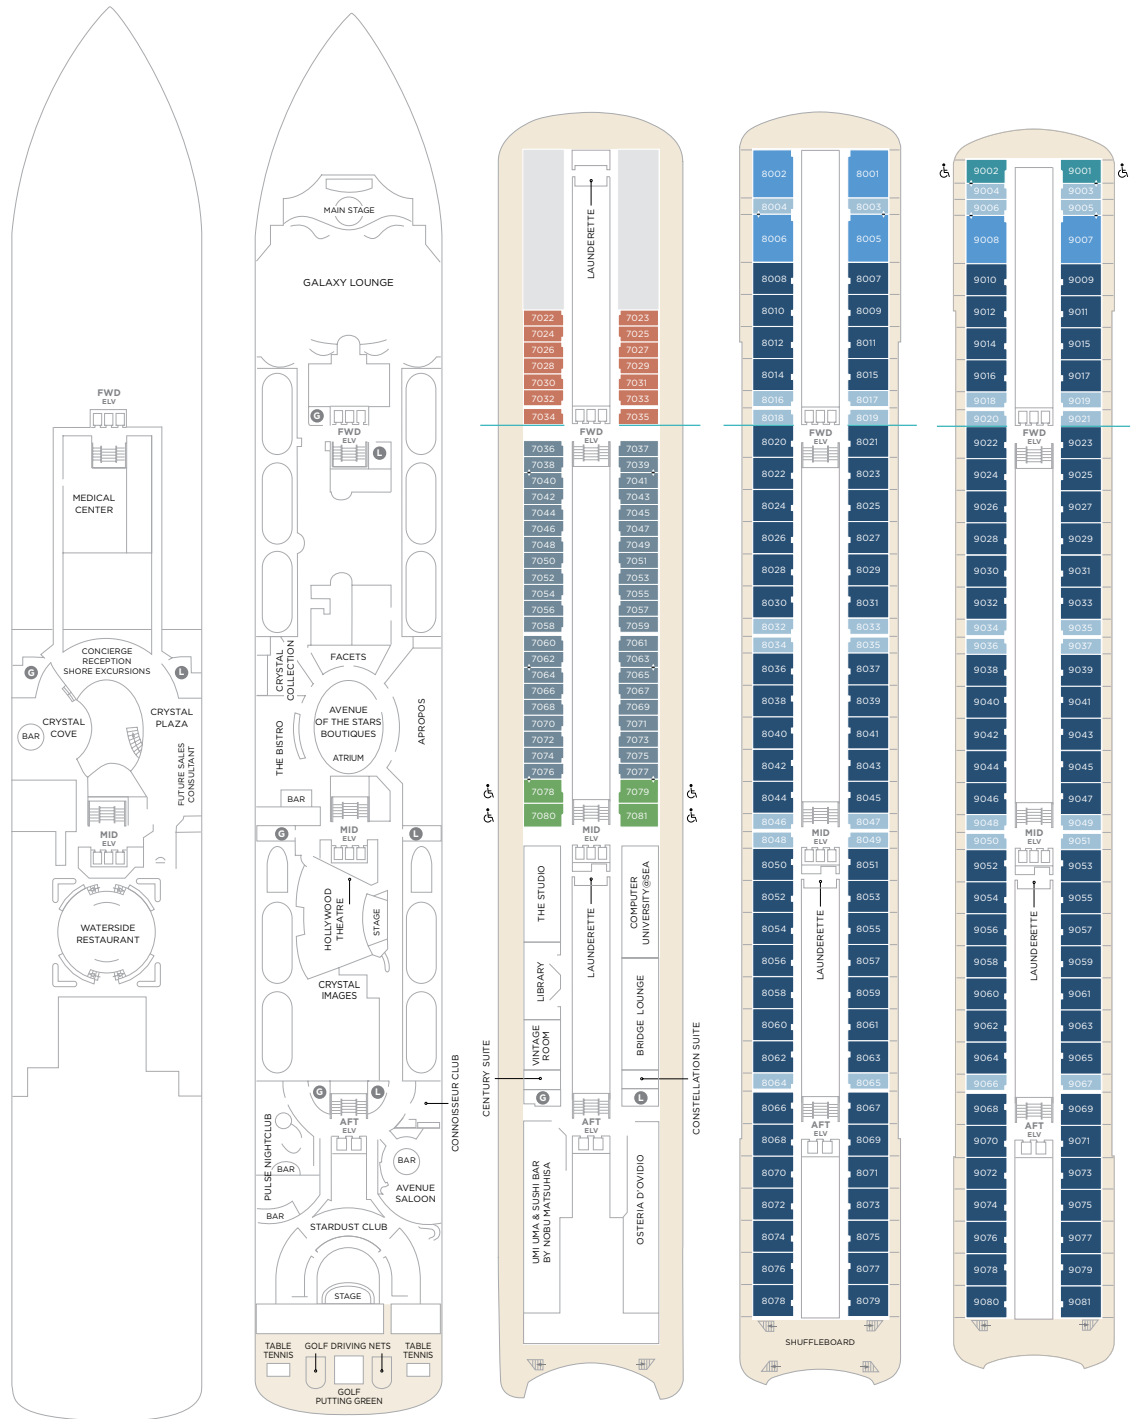

# CRYSTAL SERENITY

GUEST CAPACITY: 740

## DECK 8

- SUITES & GUEST ROOMS 8001 - 8079
- REDESIGNED IN 2023
- LAUNDERETTE
- SHUFFLEBOARD

## DECK 9

- SUITES & GUEST ROOMS 9001 - 9081
- REDESIGNED IN 2023
- LAUNDERETTE

DECK 5

DECK 6

DECK 7

DECK 8

DECK 9