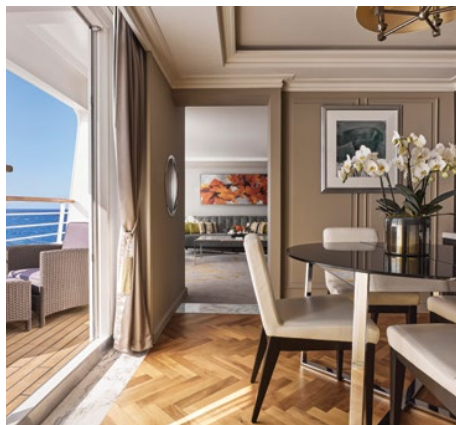

CRYSTAL SERENITY

CLASSIC CRYSTAL PENTHOUSE SUITE

CRYSTAL PENTHOUSE SUITE

SUITE UP TO 1,265 SQ FT | VERANDA UP TO 107 SQ FT

- Large private veranda with teak furniture
- Spacious living room and separate dining area with ocean view and binoculars
- Separate den with full-size sleeper sofa, TV, and closet
- Butler's pantry with refrigerator and espresso/cappuccino machine
- Large bedroom with queen-size bed or twins and sumptuous bedding
- Master bath featuring a television, Duravit spa flotation tub with ocean view, and state-of-the-art shower with customized shower direction and a heated bench, plus bidet
- Master walk-in closet with illuminated rods and custom shelving
- Guest bathroom
- Sophisticated one-touch lighting and surround-sound system
- Room service from Umi Uma and Osteria d'Ovidio
- Unlimited dining in Osteria d'Ovidio and Umi Uma (by reservation, based on space availability)
- Turndown service with handmade truffles
- Complimentary unlimited laundry and dry cleaning
- Private transfer to and from the ship upon request
- Butler or Concierge escort from terminal to a suite on embarkation day
- In-suite cocktail parties
- Fresh flowers and afternoon canapés