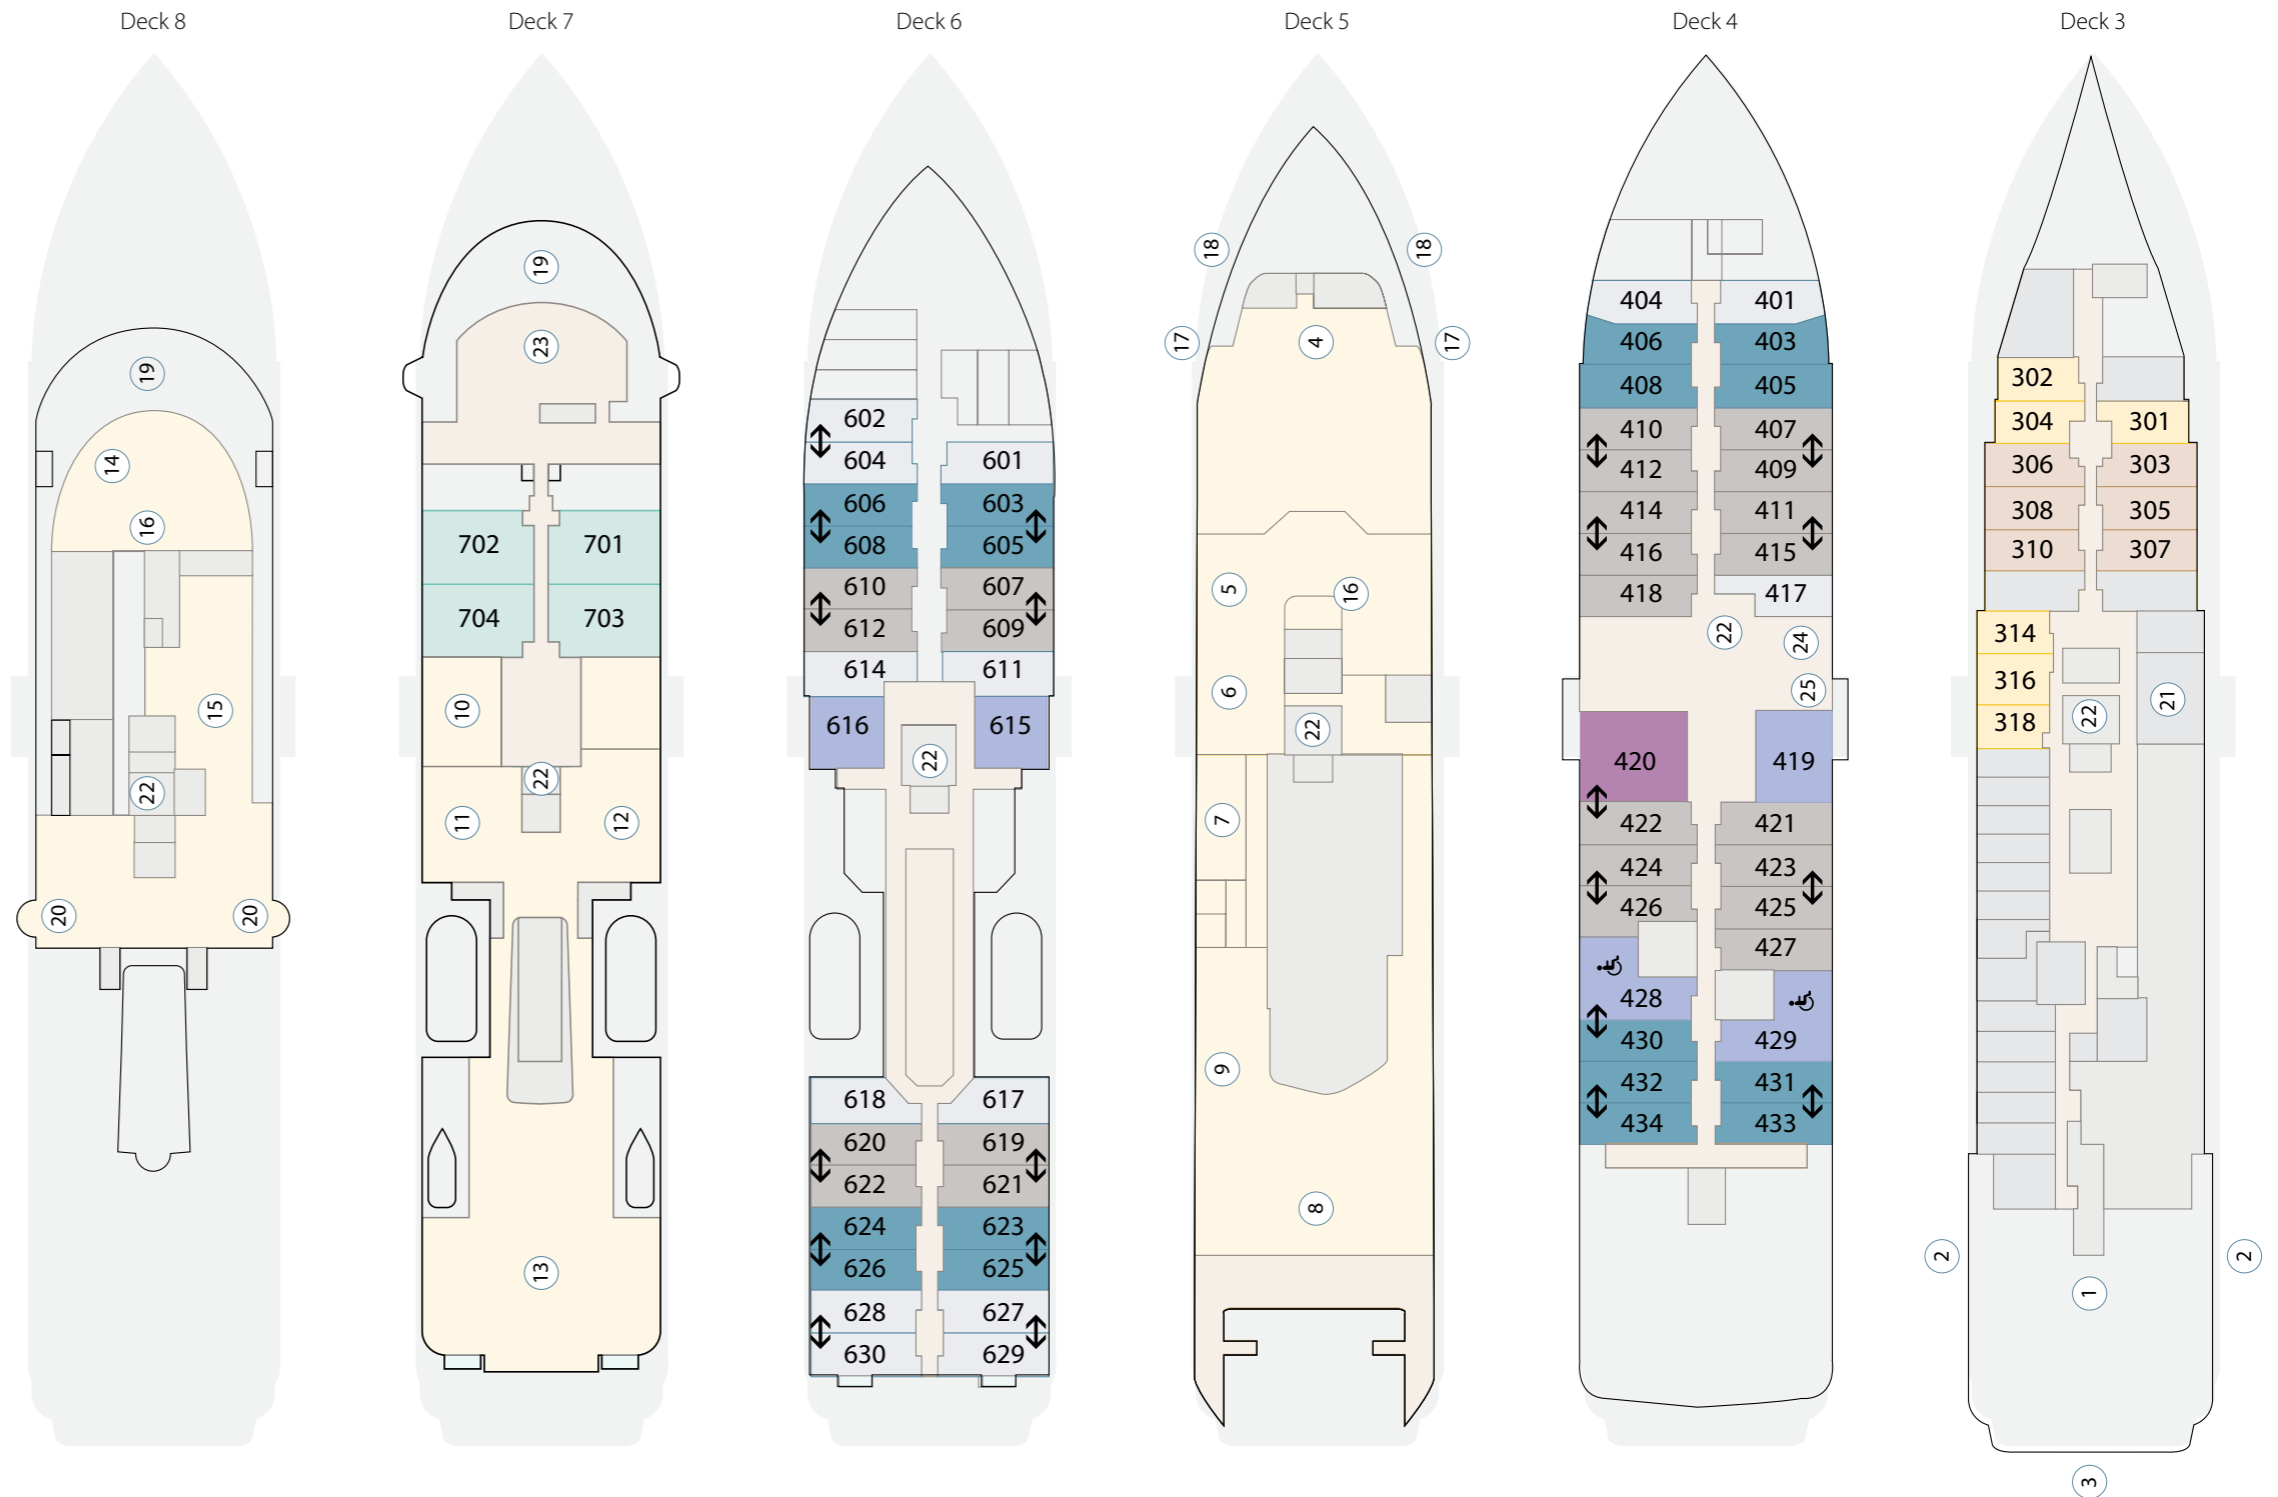

Ship Features

- ① Change room/mudroom
- ② Zodiac access points
- ③ Activity launching platform
- ④ Lecture room & lounge
- ⑤ Assembly station
- ⑥ Reception
- ⑦ Ship shop
- ⑧ Dining room
- ⑨ Optional private dining room#
- ⑩ Library
- ⑪ Gym
- ⑫ Wellness centre / sauna
- ⑬ Sun deck
- ⑭ Observation lounge
- ⑮ Top deck
- ⑯ Bars
- ⑰ Viewing platforms
- ⑱ Hydraulic viewing platforms
- ⑲ Observation decks
- ⑳ Jacuzzis
- ㉑ Medical clinic
- ㉒ Elevator
- ㉓ Bridge
- ㉔ Main entrance
- ㉕ Expedition desk
- ♿ Disability accessible staterooms

The Greg Mortimer

Stateroom Category

 Aurora Stateroom Triple	 Balcony Stateroom – C	 Balcony Stateroom – A	 Junior Suite
 Aurora Stateroom Twin	 Balcony Stateroom – B	 Balcony Stateroom Superior	 Captain's Suite

↔ Connecting staterooms and suites

Open at the discretion of the Hotel Manager on selected voyages

Deck plan is subject to change.