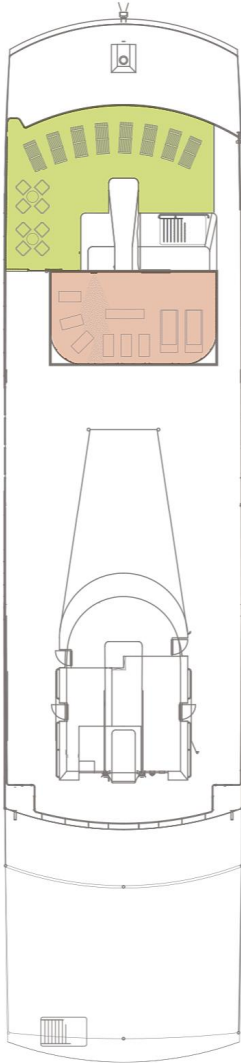

Sky Deck

- Solarium/Sun Deck
- Fitness Room

Panorama Deck

- Panorama Veranda
- Bridge
- Darwin Suite
- Explorer Cabin
- Panorama Bar & Lounge
- Restrooms
- Outdoor Terrace

Expedition Deck

- Expedition Veranda
- Expedition Lounge & Library
- Explorer Cabin
- Restrooms
- Explorer Cabin
- Discovery Room
- Hot Tub

Horizon Deck

- Explorer Cabin
- Gift Shop
- Reception Area
- Restrooms
- Infirmary
- Voyager Cabin
- Explorer Family Cabin

Ocean Deck

- Beagle Restaurant