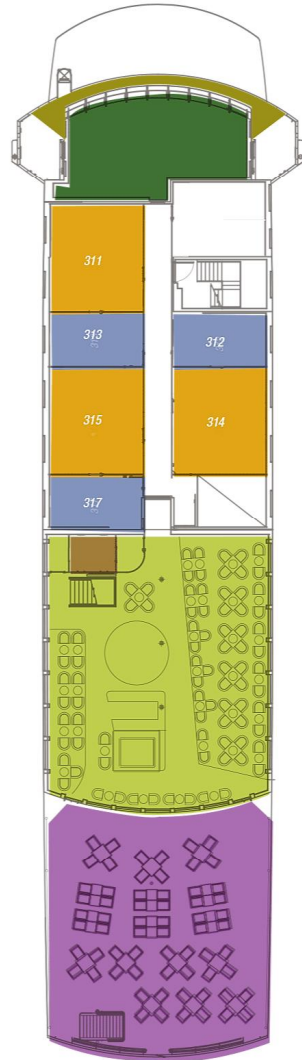

Sky Deck

- Solarium/Sun Deck
- Fitness Room

Panorama Deck

- Panorama Veranda
- Bridge
- Darwin Suite
- Explorer Cabin
- Panorama Bar & Lounge
- Restrooms
- Outdoor Terrace

Expedition Deck

- Expedition Veranda
- Expedition Lounge & Library
- Explorer Cabin
- Restrooms
- Explorer Cabin
- Discovery Room
- Hot Tub

Horizon Deck

- Explorer Cabin
- Gift Shop
- Reception Area
- Restrooms
- Infirmary
- Voyager Cabin
- Explorer Family Cabin

Ocean Deck

- Beagle Restaurant