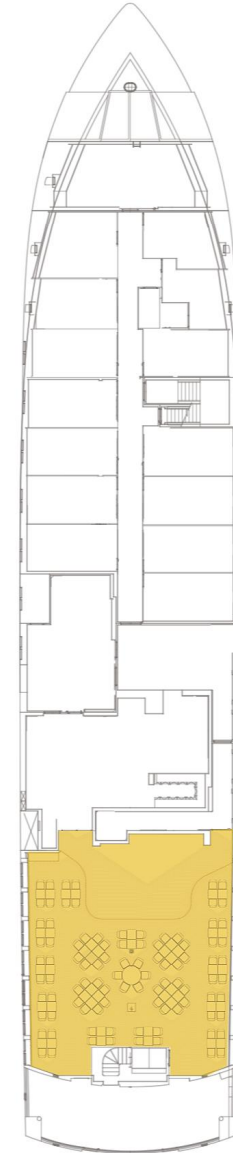

Sky Deck

- Solarium/Sun Deck
- Fitness Room

Panorama Deck

- Panorama Veranda
- Bridge
- Darwin Suite
- Explorer Cabin
- Panorama Bar & Lounge
- Restrooms
- Outdoor Terrace

Expedition Deck

- Expedition Veranda
- Expedition Lounge & Library
- Explorer Cabin
- Restrooms
- Explorer Cabin
- Discovery Room
- Hot Tub

Horizon Deck

- Explorer Cabin
- Gift Shop
- Reception Area
- Restrooms
- Infirmary
- Voyager Cabin
- Explorer Family Cabin

Ocean Deck

- Beagle Restaurant