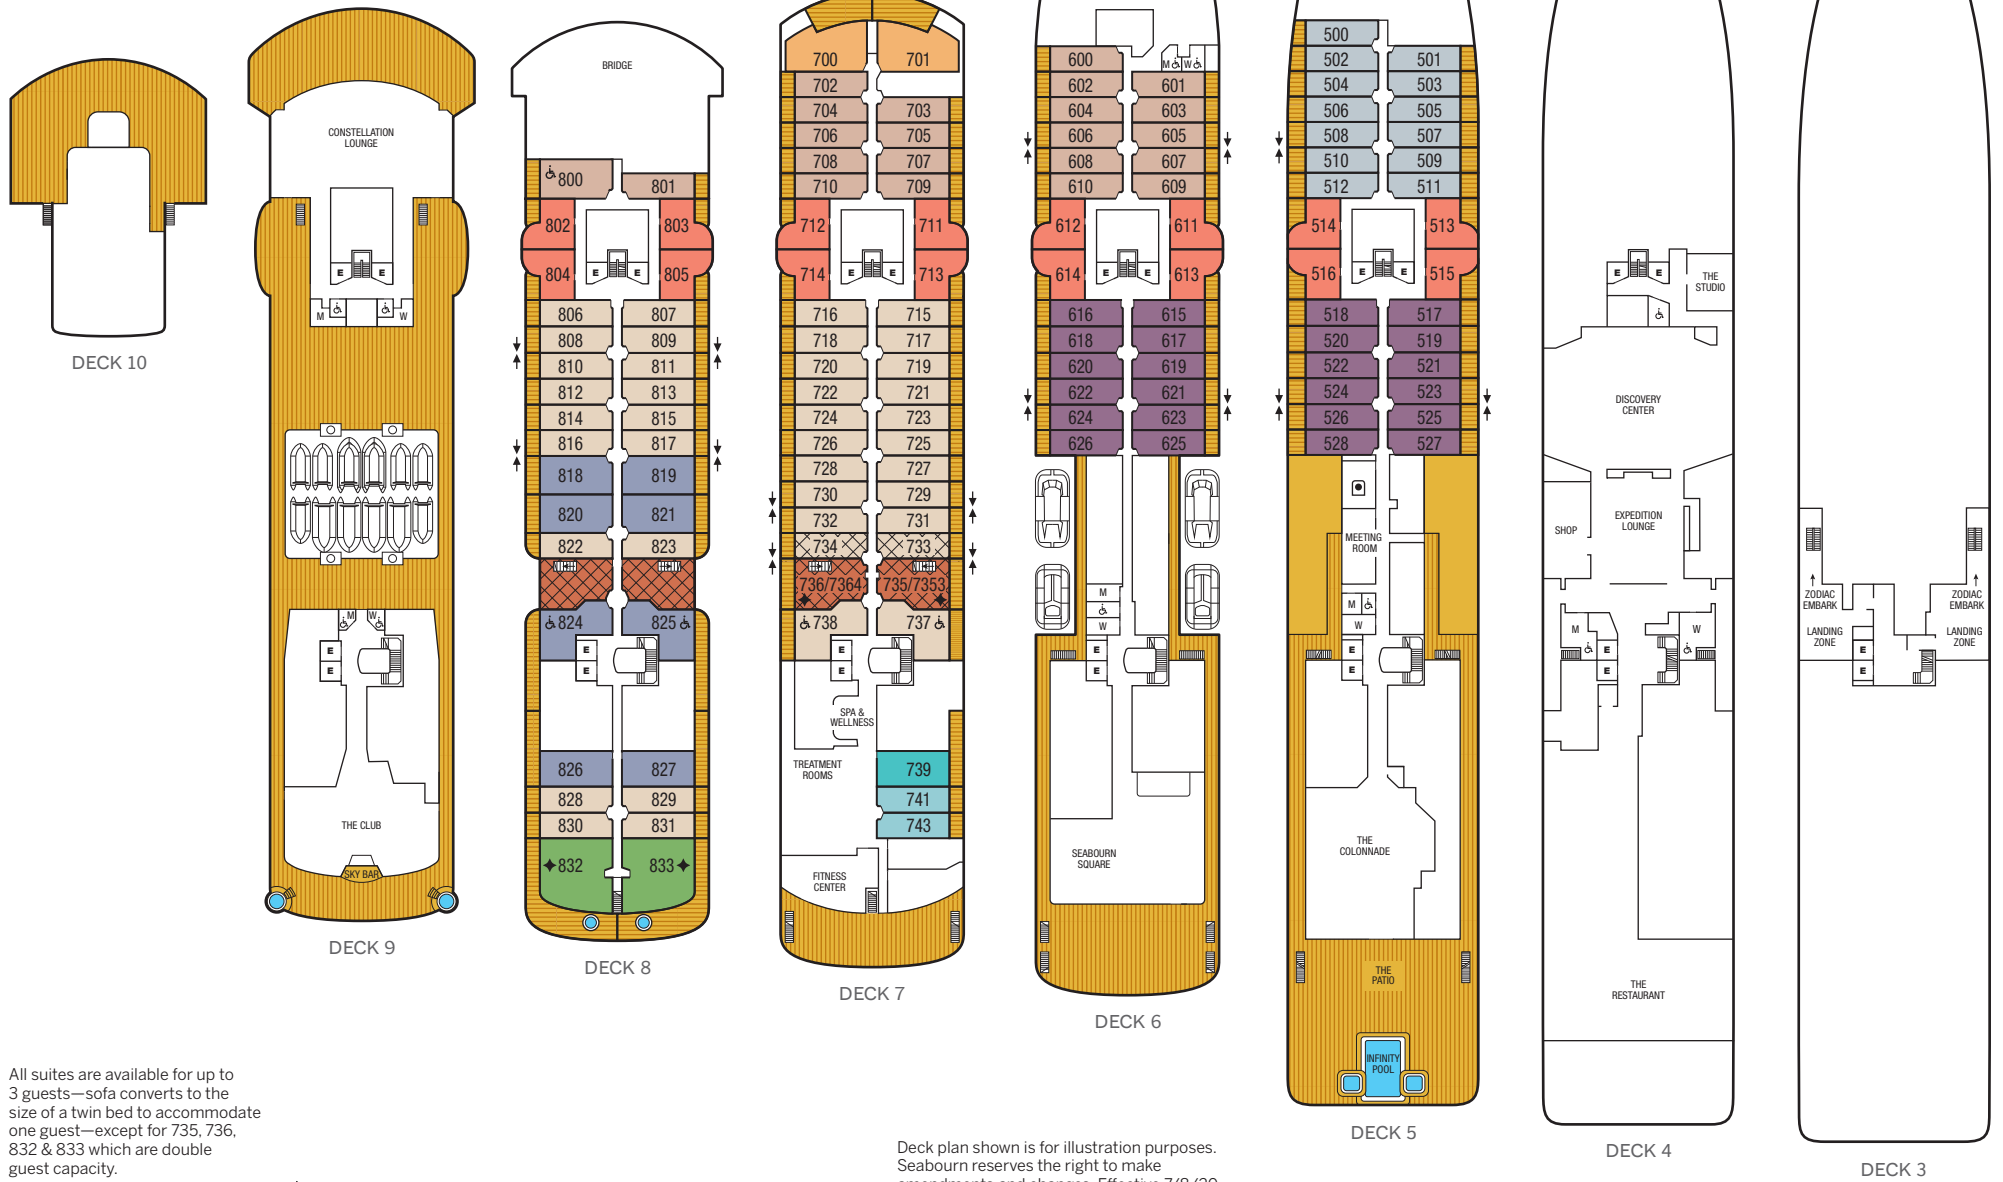

Seabourn Venture

DECK PLAN

All suites are available for up to 3 guests—sofa converts to the size of a twin bed to accommodate one guest—except for 735, 736, 832 & 833 which are double guest capacity.

Connecting Suites

When combining the following suites, their suite numbers change as follows:
 Suites 733 and 735 become Grand Wintergarden Suite 7353;
 suites 734 and 736 become Grand Wintergarden Suite 7364;

Wheelchair Accessible Suites

Suites 737 and 825 are wheelchair accessible, roll-in shower only, wheelchair accessible doorways.
 Suites 738, 800 and 824 are wheelchair accessible, transfer shower, wheelchair-accessible doorways.

◆ Double Guest Capacity Suite

E Elevator

☑ Self Service Laundrette

Deck plan shown is for illustration purposes. Seabourn reserves the right to make amendments and changes. Effective 7/8/20.

SUITE CATEGORIES

GR	WG	SS	OW	PS	PH
VP	VS	V4	V3	V2	V1