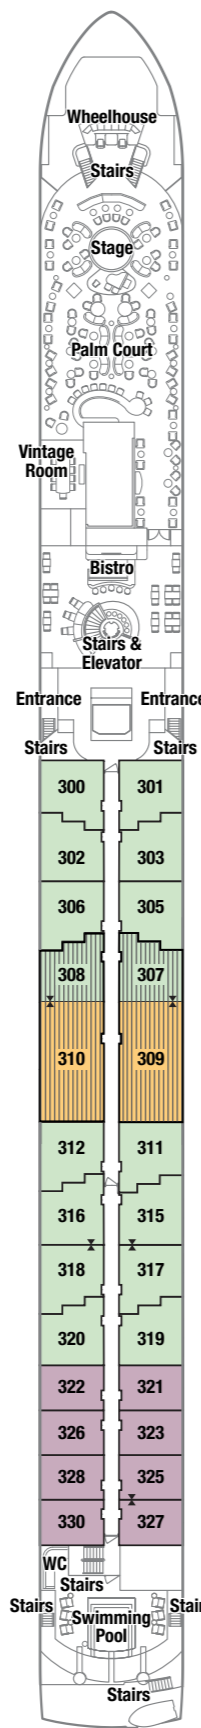

## VISTA DECK 4

- Canopied Seating Areas
- Vista Bar
- Grill

## RIVERSIDE DECK 3

- Bistro
- Palm Court
- Swimming Pool
- Vintage Room
- Wheelhouse

### SUITE CATEGORIES

- Owner's Suite  
759 square feet  
70.5 square meters
- Bach / Debussy / Mahler / Ravel Suite  
506 square feet  
47 square meters
- Riverside Suite  
253 square feet  
23.5 square meters
- Symphony Suite  
188 square feet  
17.5 square meters
- Connecting Suites

### SUITE CATEGORIES

- Seahorse Suite  
253 square feet  
23.5 square meters
- Seahorse Suite  
237 square feet  
22 square meters
- Melody Suite  
188 square feet  
17.5 square meters
- Connecting Suites