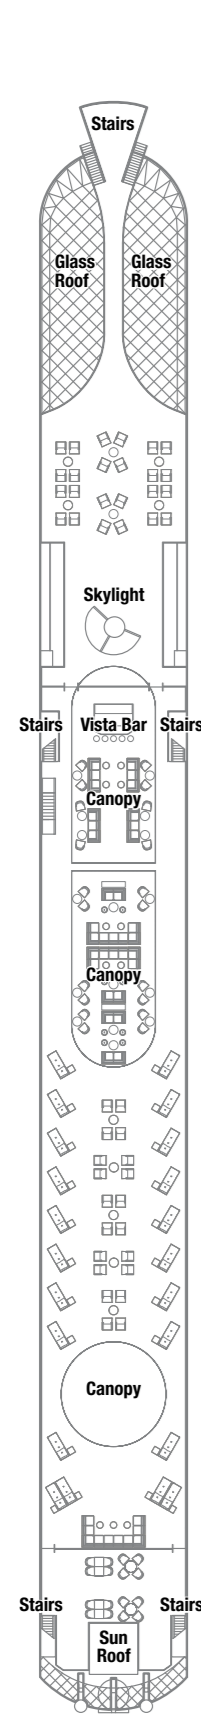

## VISTA DECK 4

- Canopied Seating Areas
- Vista Bar
- Grill

## RIVERSIDE DECK 3

- Bistro
- Palm Court
- Swimming Pool
- Vintage Room
- Wheelhouse

### SUITE CATEGORIES

- Owner's Suite  
759 square feet  
70.5 square meters
- Bach / Debussy / Mahler / Ravel Suite  
506 square feet  
47 square meters
- Riverside Suite  
253 square feet  
23.5 square meters
- Symphony Suite  
188 square feet  
17.5 square meters
- Connecting Suites

### SUITE CATEGORIES

- Seahorse Suite  
253 square feet  
23.5 square meters
- Seahorse Suite  
237 square feet  
22 square meters
- Melody Suite  
188 square feet  
17.5 square meters
- Connecting Suites