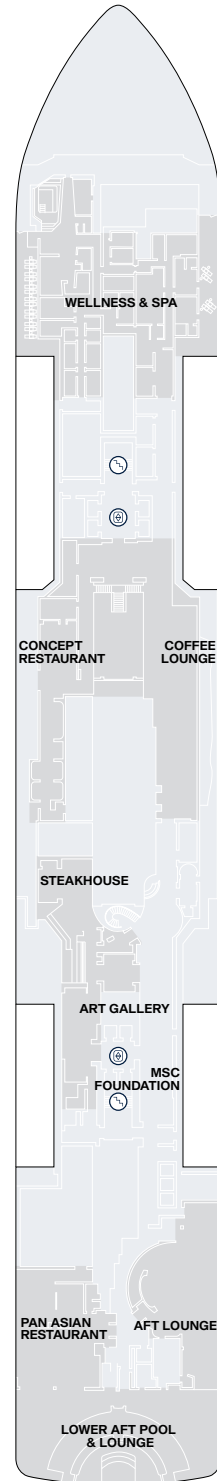

DECK 06

DECK 07

DECK 08

DECK 09

DECK 10

Legend

- OT1 OCEAN TERRACE SUITE
- OT2 OCEAN TERRACE SUITE
- OT3 OCEAN TERRACE SUITE
- OT4 OCEAN TERRACE SUITE
- GT OCEAN GRAND TERRACE SUITE

- PH PENTHOUSE
- DP DELUXE PENTHOUSE
- PP PREMIER PENTHOUSE
- GP GRAND PENTHOUSE

- CO COVE RESIDENCE
- RR RETREAT RESIDENCE
- SR SERENITY RESIDENCE
- CR COCOON RESIDENCE
- OR OWNER'S RESIDENCE

-  PRIVATE WHIRLPOOL
-  DOUBLE SOFA BED
-  GUEST LAUNDRY

-  ACCESSIBLE SUITES
-  BATH
-  LIFT

-  STAIRCASE
-  CONNECTING SUITES

Explora

JOURNEYS

DECK 03

DECK 04

DECK 05

DECK 11

DECK 12

DECK 14

Legend

STAIRCASE

LIFT