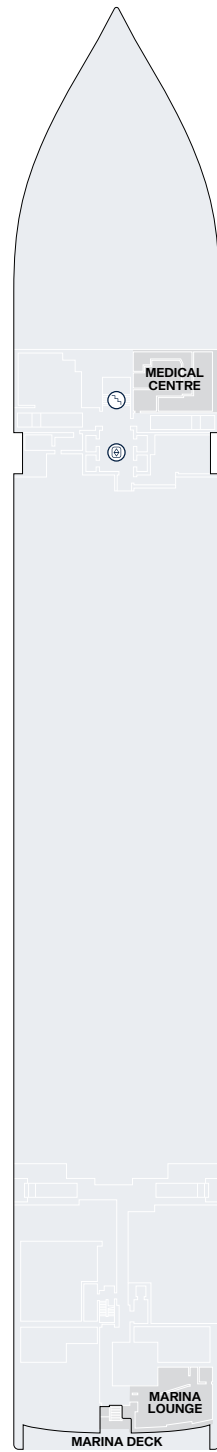

DECK 06

DECK 07

DECK 08

DECK 09

DECK 10

Legend

- OT1 OCEAN TERRACE SUITE
- OT2 OCEAN TERRACE SUITE
- OT3 OCEAN TERRACE SUITE
- OT4 OCEAN TERRACE SUITE
- GT OCEAN GRAND TERRACE SUITE

- PH PENTHOUSE
- DP DELUXE PENTHOUSE
- PP PREMIER PENTHOUSE
- GP GRAND PENTHOUSE

- CO COVE RESIDENCE
- RR RETREAT RESIDENCE
- SR SERENITY RESIDENCE
- CR COCOON RESIDENCE
- OR OWNER'S RESIDENCE

-  PRIVATE WHIRLPOOL
-  DOUBLE SOFA BED
-  GUEST LAUNDRY

-  ACCESSIBLE SUITES
-  BATH
-  LIFT

-  STAIRCASE
-  CONNECTING SUITES

Explora

JOURNEYS

DECK 03

DECK 04

DECK 05

DECK 11

DECK 12

DECK 14

Legend

STAIRCASE

LIFT