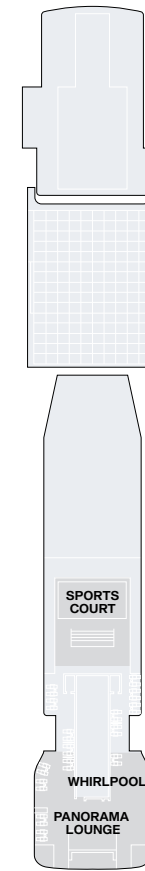

DECK 06

DECK 07

DECK 08

DECK 09

DECK 10

Legend

- OT1 OCEAN TERRACE SUITE
- OT2 OCEAN TERRACE SUITE
- OT3 OCEAN TERRACE SUITE
- OT4 OCEAN TERRACE SUITE
- GT OCEAN GRAND TERRACE SUITE

- PH PENTHOUSE
- DP DELUXE PENTHOUSE
- PP PREMIER PENTHOUSE
- GP GRAND PENTHOUSE

- CO COVE RESIDENCE
- RR RETREAT RESIDENCE
- SR SERENITY RESIDENCE
- CR COCOON RESIDENCE
- OR OWNER'S RESIDENCE

-  PRIVATE WHIRLPOOL
-  DOUBLE SOFA BED
-  GUEST LAUNDRY

-  ACCESSIBLE SUITES
-  BATH
-  LIFT

-  STAIRCASE
-  CONNECTING SUITES

Explora

JOURNEYS

DECK 03

DECK 04

DECK 05

DECK 11

DECK 12

DECK 14

Legend

STAIRCASE

LIFT