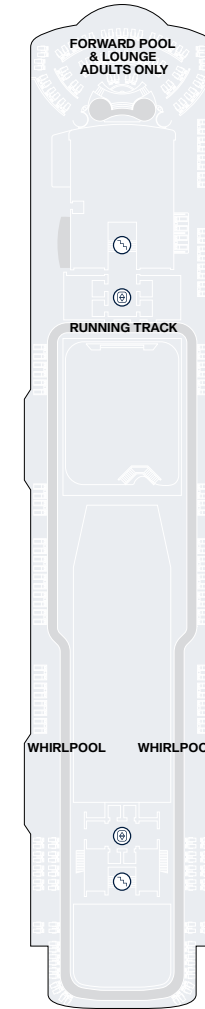

DECK 06

DECK 07

DECK 08

DECK 09

DECK 10

Legend

- OT1 OCEAN TERRACE SUITE
- OT2 OCEAN TERRACE SUITE
- OT3 OCEAN TERRACE SUITE
- OT4 OCEAN TERRACE SUITE
- GT OCEAN GRAND TERRACE SUITE

- PH PENTHOUSE
- DP DELUXE PENTHOUSE
- PP PREMIER PENTHOUSE
- GP GRAND PENTHOUSE

- CO COVE RESIDENCE
- RR RETREAT RESIDENCE
- SR SERENITY RESIDENCE
- CR COCOON RESIDENCE
- OR OWNER'S RESIDENCE

-  PRIVATE WHIRLPOOL
-  DOUBLE SOFA BED
-  GUEST LAUNDRY

-  ACCESSIBLE SUITES
-  BATH
-  LIFT

-  STAIRCASE
-  CONNECTING SUITES

Explora

JOURNEYS

DECK 03

DECK 04

DECK 05

DECK 11

DECK 12

DECK 14

Legend

STAIRCASE

LIFT