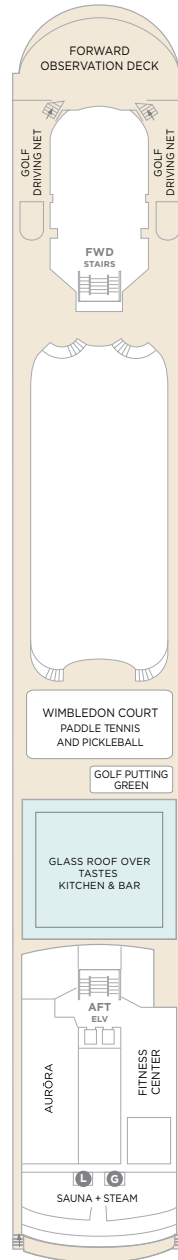

DECK 12

DECK 9

- SUITES & GUEST ROOMS 9001 - 9019 AND 9060 - 9077 REDESIGNED IN 2023
- GUEST ROOMS 9020 - 9059 REDESIGNED IN 2017 AND 2023
- LAUNDERETTE

DECK 10

- SUITES 1001 - 1065 CLASSIC
- LAUNDERETTE

DECK 11

- MARKETPLACE RESTAURANT
- PALM COURT
- SCOOPS GELATO BAR
- SEAHORSE POOL
- TASTES KITCHEN & BAR
- TRIDENT GRILL
- WAVES TEEN CENTER
- FANTASIA CHILDREN'S PLAYROOM

DECK 12

- FITNESS CENTER
- AURORA
- GOLF DRIVING NETS
- GOLF PUTTING GREEN
- FORWARD OBSERVATION DECK
- WIMBLEDON COURT PADDLE TENNIS & PICKLEBALL

The following suites have a slightly limited view: 9052, 9053, 9058, 9059, 9060, and 9061. Suites with a limited view: 7030, 7031, 7032, 7033, 7034, 7035, 7036, 7037, 7038, 7039, 7040, 7041, 7042, 7043, 7044, 7045, 7046, 7047, 7052, 7053, 7054, 7055, 7056, 7057, 7058, 7059, 7060, 7061, 7062, 7063, 7064, 7065, 7066, 7067, 7068, 7069, 8034, 8035, 8038, 8039, 8042, 8043, 8050, 8051, 8054, 8055, 8062, 8063, 8066, 8067, 8074, 8075, 9046, 9047, 9048, 9049, 9050, 9051, 9054, 9055, 9056, 9057, 9062, 9063, 9064, and 9065.

Suites 8036 and 8037 have an obstructed view.
ADA accessible Suites: 5014, 5016, 1002, and 1003.