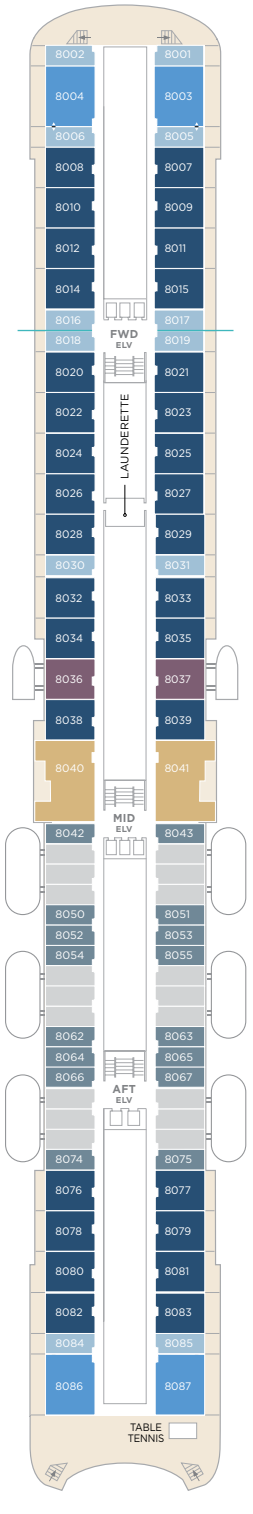

## DECK 5

- SUITES & GUEST ROOMS 5001 - 5023
- REDESIGNED IN 2023
- CONCIERGE
- CRYSTAL COVE
- CRYSTAL PLAZA
- RECEPTION
- FUTURE SALES CONSULTANT
- MEDICAL CENTER
- SHORE EXCURSIONS
- WATERSIDE RESTAURANT

## DECK 6

- APROPOS
- ATRIUM
- AVENUE SALOON
- BRIDGE LOUNGE
- CRYSTAL COLLECTION
- CRYSTAL IMAGES
- COMPUTER UNIVERSITY@SEA
- CONNOISSEUR CLUB
- FACETS
- GALAXY LOUNGE
- HOLLYWOOD THEATRE
- LIBRARY
- JADE NIGHT CLUB
- OSTERIA D'OVIDIO
- STARLITE CLUB
- THE BISTRO
- THE STUDIO
- UMI UMA & SUSHI BAR BY NOBU MATSUHISA
- THE VINTAGE ROOM

## DECK 7

- SUITES & GUEST ROOMS 7001 - 7083
- REDESIGNED IN 2023
- SHUFFLEBOARD

## DECK 8

- SUITES & GUEST ROOMS 8001 - 8087
- REDESIGNED IN 2023
- LAUNDERETTE
- TABLE TENNIS

DECK 5

DECK 6

DECK 7

DECK 8