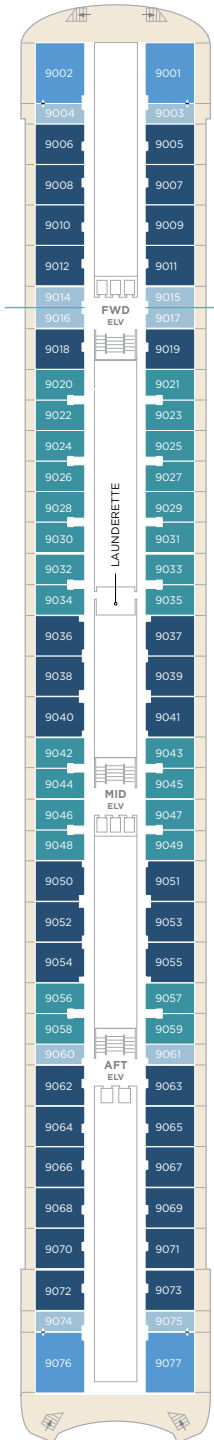

SUITES & GUEST ROOMS

- CRYSTAL PENTHOUSE SUITE
- JUNIOR CRYSTAL PENTHOUSE SUITE
- SAPPHIRE VERANDA SUITE
- SAPPHIRE OCEAN VIEW SUITE
- AQUAMARINE VERANDA SUITE
- DOUBLE GUEST ROOM WITH VERANDA
- DOUBLE GUEST ROOM, OCEAN VIEW
- SINGLE GUEST ROOM, OCEAN VIEW

ACCESSIBLE SUITES .....

CONNECTING SUITES .....

— SUITES & GUEST ROOMS BEYOND THE FORWARD ELEVATORS ARE SUBJECT TO ALTERNATIVE PRICING

DECK 9