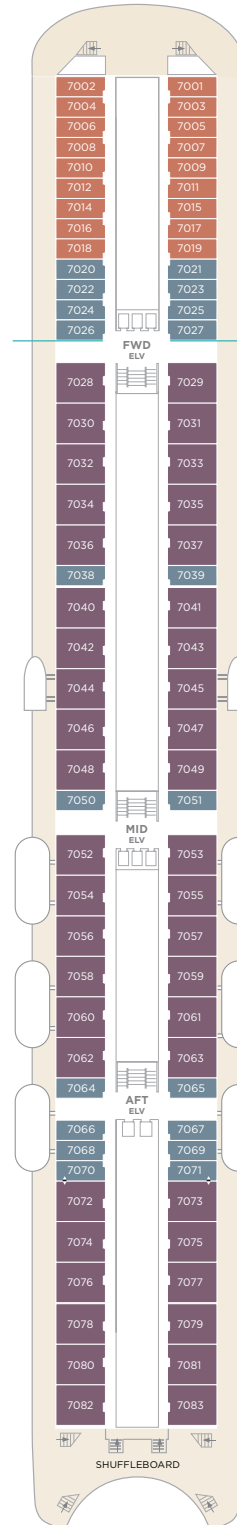

## DECK 5

- SUITES & GUEST ROOMS 5001 - 5023
- REDESIGNED IN 2023
- CONCIERGE
- CRYSTAL COVE
- CRYSTAL PLAZA
- RECEPTION
- FUTURE SALES CONSULTANT
- MEDICAL CENTER
- SHORE EXCURSIONS
- WATERSIDE RESTAURANT

## DECK 6

- APROPOS
- ATRIUM
- AVENUE SALOON
- BRIDGE LOUNGE
- CRYSTAL COLLECTION
- CRYSTAL IMAGES
- COMPUTER UNIVERSITY@SEA
- CONNOISSEUR CLUB
- FACETS
- GALAXY LOUNGE
- HOLLYWOOD THEATRE
- LIBRARY
- JADE NIGHT CLUB
- OSTERIA D'OVIDIO
- STARLITE CLUB
- THE BISTRO
- THE STUDIO
- UMI UMA & SUSHI BAR BY NOBU MATSUHISA
- THE VINTAGE ROOM

## DECK 7

- SUITES & GUEST ROOMS 7001 - 7083
- REDESIGNED IN 2023
- SHUFFLEBOARD

## DECK 8

- SUITES & GUEST ROOMS 8001 - 8087
- REDESIGNED IN 2023
- LAUNDERETTE
- TABLE TENNIS

DECK 5

DECK 6

DECK 7

DECK 8