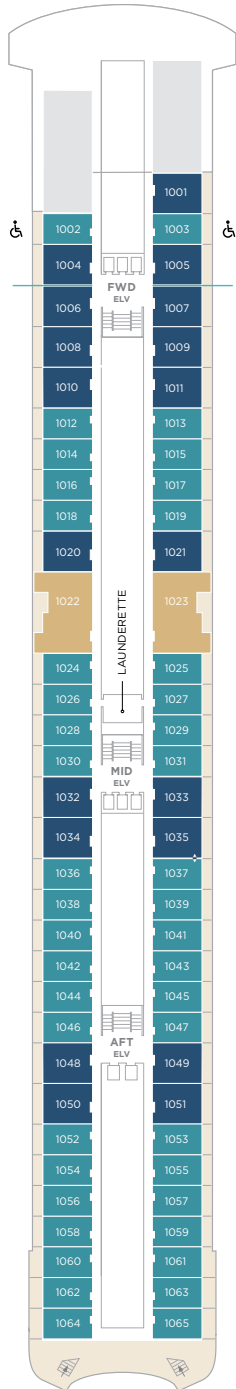

SUITES & GUEST ROOMS

- CRYSTAL PENTHOUSE SUITE
- JUNIOR CRYSTAL PENTHOUSE SUITE
- SAPPHIRE VERANDA SUITE
- SAPPHIRE OCEAN VIEW SUITE
- AQUAMARINE VERANDA SUITE
- DOUBLE GUEST ROOM WITH VERANDA
- DOUBLE GUEST ROOM, OCEAN VIEW
- SINGLE GUEST ROOM, OCEAN VIEW

ACCESSIBLE SUITES .....

CONNECTING SUITES .....

— SUITES & GUEST ROOMS BEYOND THE FORWARD ELEVATORS ARE SUBJECT TO ALTERNATIVE PRICING

DECK 9

DECK 10

DECK 11

DECK 12

DECK 9

- SUITES & GUEST ROOMS 9001 - 9019 AND 9060 - 9077 REDESIGNED IN 2023
- GUEST ROOMS 9020 - 9059 REDESIGNED IN 2017 AND 2023
- LAUNDERETTE

DECK 10

- SUITES 1001 - 1065 CLASSIC
- LAUNDERETTE

DECK 11

- MARKETPLACE RESTAURANT
- PALM COURT
- SCOOPS GELATO BAR
- SEAHORSE POOL
- TASTES KITCHEN & BAR
- TRIDENT GRILL
- WAVES TEEN CENTER
- FANTASIA CHILDREN'S PLAYROOM

DECK 12

- FITNESS CENTER
- AURORA
- GOLF DRIVING NETS
- GOLF PUTTING GREEN
- FORWARD OBSERVATION DECK
- WIMBLEDON COURT PADDLE TENNIS & PICKLEBALL

The following suites have a slightly limited view: 9052, 9053, 9058, 9059, 9060, and 9061. Suites with a limited view: 7030, 7031, 7032, 7033, 7034, 7035, 7036, 7037, 7038, 7039, 7040, 7041, 7042, 7043, 7044, 7045, 7046, 7047, 7052, 7053, 7054, 7055, 7056, 7057, 7058, 7059, 7060, 7061, 7062, 7063, 7064, 7065, 7066, 7067, 7068, 7069, 8034, 8035, 8038, 8039, 8042, 8043, 8050, 8051, 8054, 8055, 8062, 8063, 8066, 8067, 8074, 8075, 9046, 9047, 9048, 9049, 9050, 9051, 9054, 9055, 9056, 9057, 9062, 9063, 9064, and 9065.

Suites 8036 and 8037 have an obstructed view.
ADA accessible Suites: 5014, 5016, 1002, and 1003.