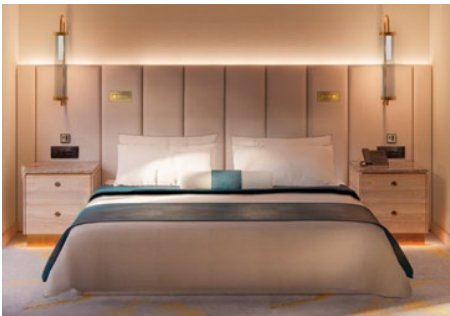

2023 SAPPHIRE OCEAN VIEW SUITE