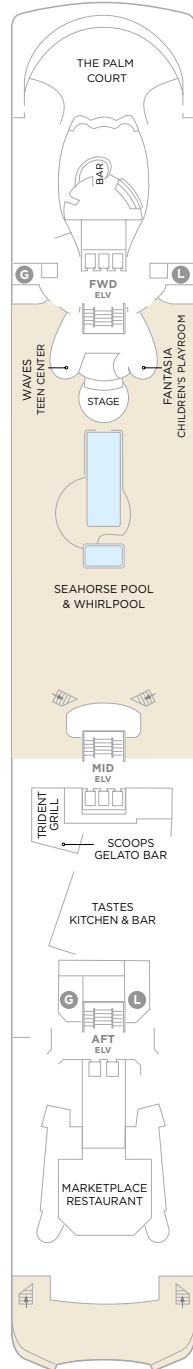

SUITES & GUEST ROOMS

- CRYSTAL PENTHOUSE SUITE
- JUNIOR CRYSTAL PENTHOUSE SUITE
- SAPPHIRE VERANDA SUITE
- SAPPHIRE OCEAN VIEW SUITE
- AQUAMARINE VERANDA SUITE
- DOUBLE GUEST ROOM WITH VERANDA
- DOUBLE GUEST ROOM, OCEAN VIEW
- SINGLE GUEST ROOM, OCEAN VIEW

ACCESSIBLE SUITES .....

CONNECTING SUITES .....

— SUITES & GUEST ROOMS BEYOND THE FORWARD ELEVATORS ARE SUBJECT TO ALTERNATIVE PRICING

DECK 9

DECK 10

DECK 11

DECK 12

DECK 9

- SUITES & GUEST ROOMS 9001 - 9019 AND 9060 - 9077 REDESIGNED IN 2023
- GUEST ROOMS 9020 - 9059 REDESIGNED IN 2017 AND 2023
- LAUNDERETTE

DECK 10

- SUITES 1001 - 1065 CLASSIC
- LAUNDERETTE

DECK 11

- MARKETPLACE RESTAURANT
- PALM COURT
- SCOOPS GELATO BAR
- SEAHORSE POOL
- TASTES KITCHEN & BAR
- TRIDENT GRILL
- WAVES TEEN CENTER
- FANTASIA CHILDREN'S PLAYROOM

DECK 12

- FITNESS CENTER
- AURORA
- GOLF DRIVING NETS
- GOLF PUTTING GREEN
- FORWARD OBSERVATION DECK
- WIMBLEDON COURT PADDLE TENNIS & PICKLEBALL

The following suites have a slightly limited view: 9052, 9053, 9058, 9059, 9060, and 9061. Suites with a limited view: 7030, 7031, 7032, 7033, 7034, 7035, 7036, 7037, 7038, 7039, 7040, 7041, 7042, 7043, 7044, 7045, 7046, 7047, 7052, 7053, 7054, 7055, 7056, 7057, 7058, 7059, 7060, 7061, 7062, 7063, 7064, 7065, 7066, 7067, 7068, 7069, 8034, 8035, 8038, 8039, 8042, 8043, 8050, 8051, 8054, 8055, 8062, 8063, 8066, 8067, 8074, 8075, 9046, 9047, 9048, 9049, 9050, 9051, 9054, 9055, 9056, 9057, 9062, 9063, 9064, and 9065.

Suites 8036 and 8037 have an obstructed view.
ADA accessible Suites: 5014, 5016, 1002, and 1003.