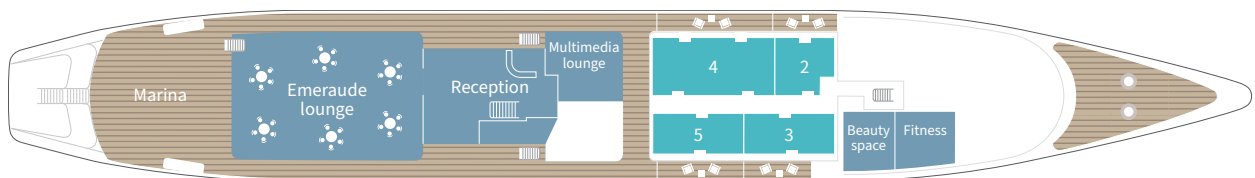

# Deck plans *LE PONANT*

SUN DECK / Jacuzzi - Sun deck - Bar

ZÉPHYR DECK / Panoramic restaurant Le Diamant - Bridge

ALIZÉS DECK / Marina - Emeraude lounge - Reception - Fitness - Multimedia lounge - Massage

MISTRAL DECK / Infirmary

- 1: Owner Suite
- 4: Balcony Suite
- 8, 10 et 11: Suite
- 2, 3 et 5: Balcony Stateroom
- 7, 9, 12, 14, 15, 16: Stateroom type 1
- 6 et 17: Stateroom type 2