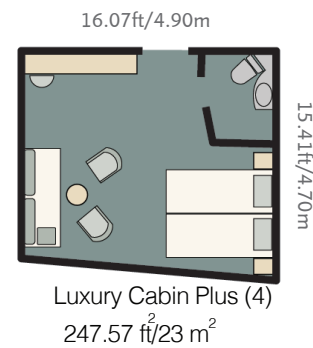

Cabin Distribution

| | Luxury Cabin | Luxury Cabin Plus | Total Cabins | Interconnecting Cabins |
|------------|--------------|-------------------|--------------|------------------------|
| Cabin Deck | 20 | 4 | 24 | 8 |
| Total | 20 | 4 | 24 | 8 |

Capacity: 48 guests/24 cabins

Technical Specifications

| | |
|-----------------------|---|
| Refurbishment | 2007 |
| Construction | 1982 |
| Gross Tonnage | 1,438 tonnes |
| Passenger Space Ratio | 30:1 |
| Type of Vessel | Expedition Yacht |
| Capacity | 48 guests/24 cabins |
| Length | 63.87 metres (209 feet) |
| Beam | 12.50 metres (41 feet) |
| Speed | 10 knots |
| Electricity | 110-220V numerous electrical outlets A & B |
| Engines | 2 DEUTZ SBA 8m model 1275HP each |
| Navigation Equipment | Gyrocompass, automatic pilot, radar and GPS SOLAS, STCW |
| Safety Certifications | MARPOL, ISM CODE 12 |
| Fire Detector | Automatic with control from the bridge |
| Life Jackets | In each cabin |
| Life Rafts | 2 boats 50-person located on the Bridge Deck (1 on starboard and 1 on portside) 6 boat 25-person located on the Sun deck (3 on starboard and 3 on port side) |
| Landing Boat | 4 inflatable Pumar + Glass-bottom boat |
| Owner | ETICA (Metropolitan Touring) |
| Decks | 3 |
| Crew | 27 (including Officers) |
| Naturalist Guides | 4 (including Expedition Leader) |
| Guest-Crew Ratio | 3:2 (3 guest to 2 staff members) |
| Medical Officer | Permanently on board |

Cabin Types

Sun Deck

- Observation Decks
- Outside Sky Bar
- Restrooms
- Open Decks
- Natural History Library
- Fitness Room
- Hot Tub
- Observation Lounge & Bar

Cabin Deck

- Luxury Cabins
- Luxury Cabins Plus
- ▼ Interconnect cabins