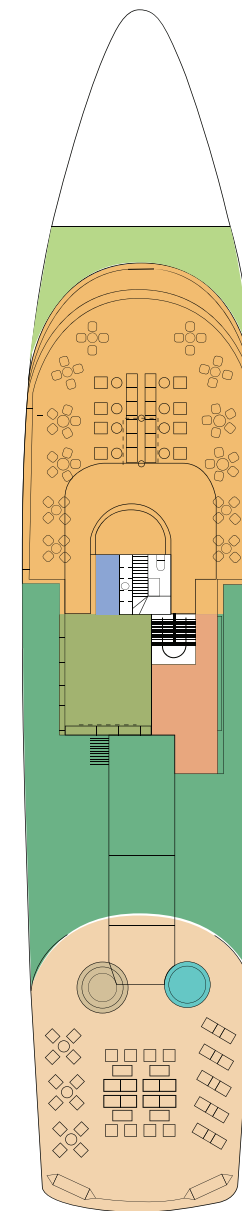

Facilities & Amenities

- Bar lounge
- Natural history library
- Outside Sky Bar
- Restaurant
- Infirmary (Medical Officer 24/7)
- Gift shop
- Hot tub
- Coffee station (free coffee, tea and water 24/7)
- Water Dispenser
- Multi-channel sound system for closed-circuit music and connection for personal device
- Wi-Fi Zone (Principal deck)
- Fitness room
- Air-conditioning
- PA system
- Wet suits
- Glass-bottom boat
- Pangas (inflatable dinghies for coastal exploration)
- Kayaks
- Snorkeling equipment
- Cabin facilities: Air-conditioned, safe deposit box, hair dryer, *L'occitane*, satellite telephone

Cabin Types

Sun Deck

- Observation Decks
- Outside Sky Bar
- Restrooms
- Open Decks
- Natural History Library
- Fitness Room
- Hot Tub
- Observation Lounge & Bar