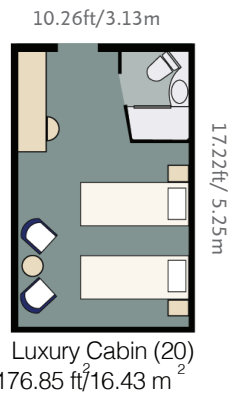

Facilities & Amenities

- Bar lounge
- Natural history library
- Outside Sky Bar
- Restaurant
- Infirmary (Medical Officer 24/7)
- Gift shop
- Hot tub
- Coffee station (free coffee, tea and water 24/7)
- Water Dispenser
- Multi-channel sound system for closed-circuit music and connection for personal device
- Wi-Fi Zone (Principal deck)
- Fitness room
- Air-conditioning
- PA system
- Wet suits
- Glass-bottom boat
- Pangas (inflatable dinghies for coastal exploration)
- Kayaks
- Snorkeling equipment
- Cabin facilities: Air-conditioned, safe deposit box, hair dryer, *L'occitane*, satellite telephone

Cabin Types