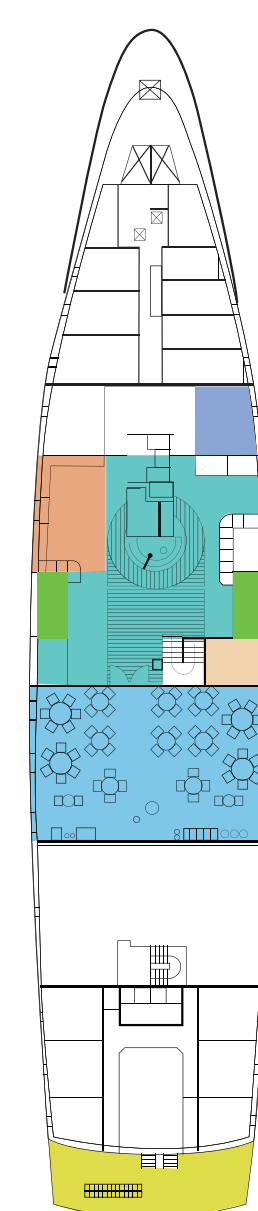

Cabin Distribution

| | Luxury Cabin | Luxury Cabin Plus | Total Cabins | Interconnecting Cabins |
|------------|--------------|-------------------|--------------|------------------------|
| Cabin Deck | 20 | 4 | 24 | 8 |
| Total | 20 | 4 | 24 | 8 |

Capacity: 48 guests/24 cabins

Technical Specifications

| | |
|-----------------------|---|
| Refurbishment | 2007 |
| Construction | 1982 |
| Gross Tonnage | 1,438 tonnes |
| Passenger Space Ratio | 30:1 |
| Type of Vessel | Expedition Yacht |
| Capacity | 48 guests/24 cabins |
| Length | 63.87 metres (209 feet) |
| Beam | 12.50 metres (41 feet) |
| Speed | 10 knots |
| Electricity | 110-220V numerous electrical outlets A & B |
| Engines | 2 DEUTZ SBA 8m model 1275HP each |
| Navigation Equipment | Gyrocompass, automatic pilot, radar and GPS SOLAS, STCW |
| Safety Certifications | MARPOL, ISM CODE 12 |
| Fire Detector | Automatic with control from the bridge |
| Life Jackets | In each cabin |
| Life Rafts | 2 boats 50-person located on the Bridge Deck (1 on starboard and 1 on portside) 6 boat 25-person located on the Sun deck (3 on starboard and 3 on port side) |
| Landing Boat | 4 inflatable Pumar + Glass-bottom boat |
| Owner | ETICA (Metropolitan Touring) |
| Decks | 3 |
| Crew | 27 (including Officers) |
| Naturalist Guides | 4 (including Expedition Leader) |
| Guest-Crew Ratio | 3:2 (3 guest to 2 staff members) |
| Medical Officer | Permanently on board |

Cabin Types

Sun Deck

- Observation Decks
- Outside Sky Bar
- Restrooms
- Open Decks
- Natural History Library
- Fitness Room
- Hot Tub
- Observation Lounge & Bar

Cabin Deck

- Luxury Cabins
- Luxury Cabins Plus
- ▼ Interconnect cabins

Main Deck

- Reception Area
- Gift Shop
- Disembarkation Gangway
- Infirmary
- Dining Room
- Restrooms
- Disembarkation / Embarkation Gangway