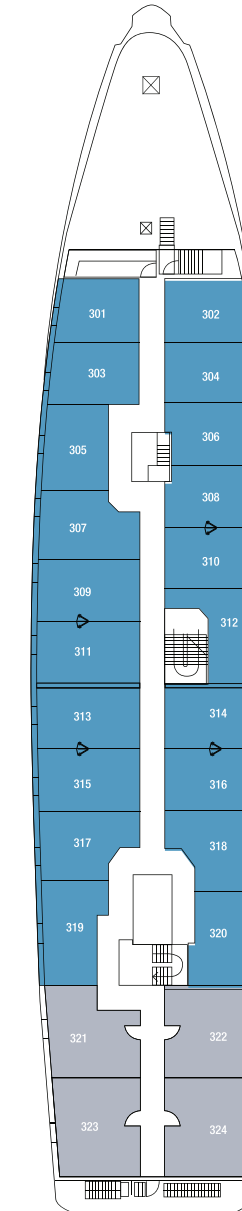

Cabin Distribution

| | Luxury Cabin | Luxury Cabin Plus | Total Cabins | Interconnecting Cabins |
|------------|--------------|-------------------|--------------|------------------------|
| Cabin Deck | 20 | 4 | 24 | 8 |
| Total | 20 | 4 | 24 | 8 |

Capacity: 48 guests/24 cabins

Technical Specifications

| | |
|-----------------------|---|
| Refurbishment | 2007 |
| Construction | 1982 |
| Gross Tonnage | 1,438 tonnes |
| Passenger Space Ratio | 30:1 |
| Type of Vessel | Expedition Yacht |
| Capacity | 48 guests/24 cabins |
| Length | 63.87 metres (209 feet) |
| Beam | 12.50 metres (41 feet) |
| Speed | 10 knots |
| Electricity | 110-220V numerous electrical outlets A & B |
| Engines | 2 DEUTZ SBA 8m model 1275HP each |
| Navigation Equipment | Gyrocompass, automatic pilot, radar and GPS SOLAS, STCW |
| Safety Certifications | MARPOL, ISM CODE 12 |
| Fire Detector | Automatic with control from the bridge |
| Life Jackets | In each cabin |
| Life Rafts | 2 boats 50-person located on the Bridge Deck (1 on starboard and 1 on portside) 6 boat 25-person located on the Sun deck (3 on starboard and 3 on port side) |
| Landing Boat | 4 inflatable Pumar + Glass-bottom boat |
| Owner | ETICA (Metropolitan Touring) |
| Decks | 3 |
| Crew | 27 (including Officers) |
| Naturalist Guides | 4 (including Expedition Leader) |
| Guest-Crew Ratio | 3:2 (3 guest to 2 staff members) |
| Medical Officer | Permanently on board |

Cabin Types

Sun Deck

- Observation Decks
- Outside Sky Bar
- Restrooms
- Open Decks
- Natural History Library
- Fitness Room
- Hot Tub
- Observation Lounge & Bar

Cabin Deck

- Luxury Cabins
- Luxury Cabins Plus
- ▼ Interconnect cabins

Main Deck

- Reception Area
- Gift Shop
- Disembarkation Gangway
- Infirmary
- Dining Room
- Restrooms
- Disembarkation / Embarkation Gangway