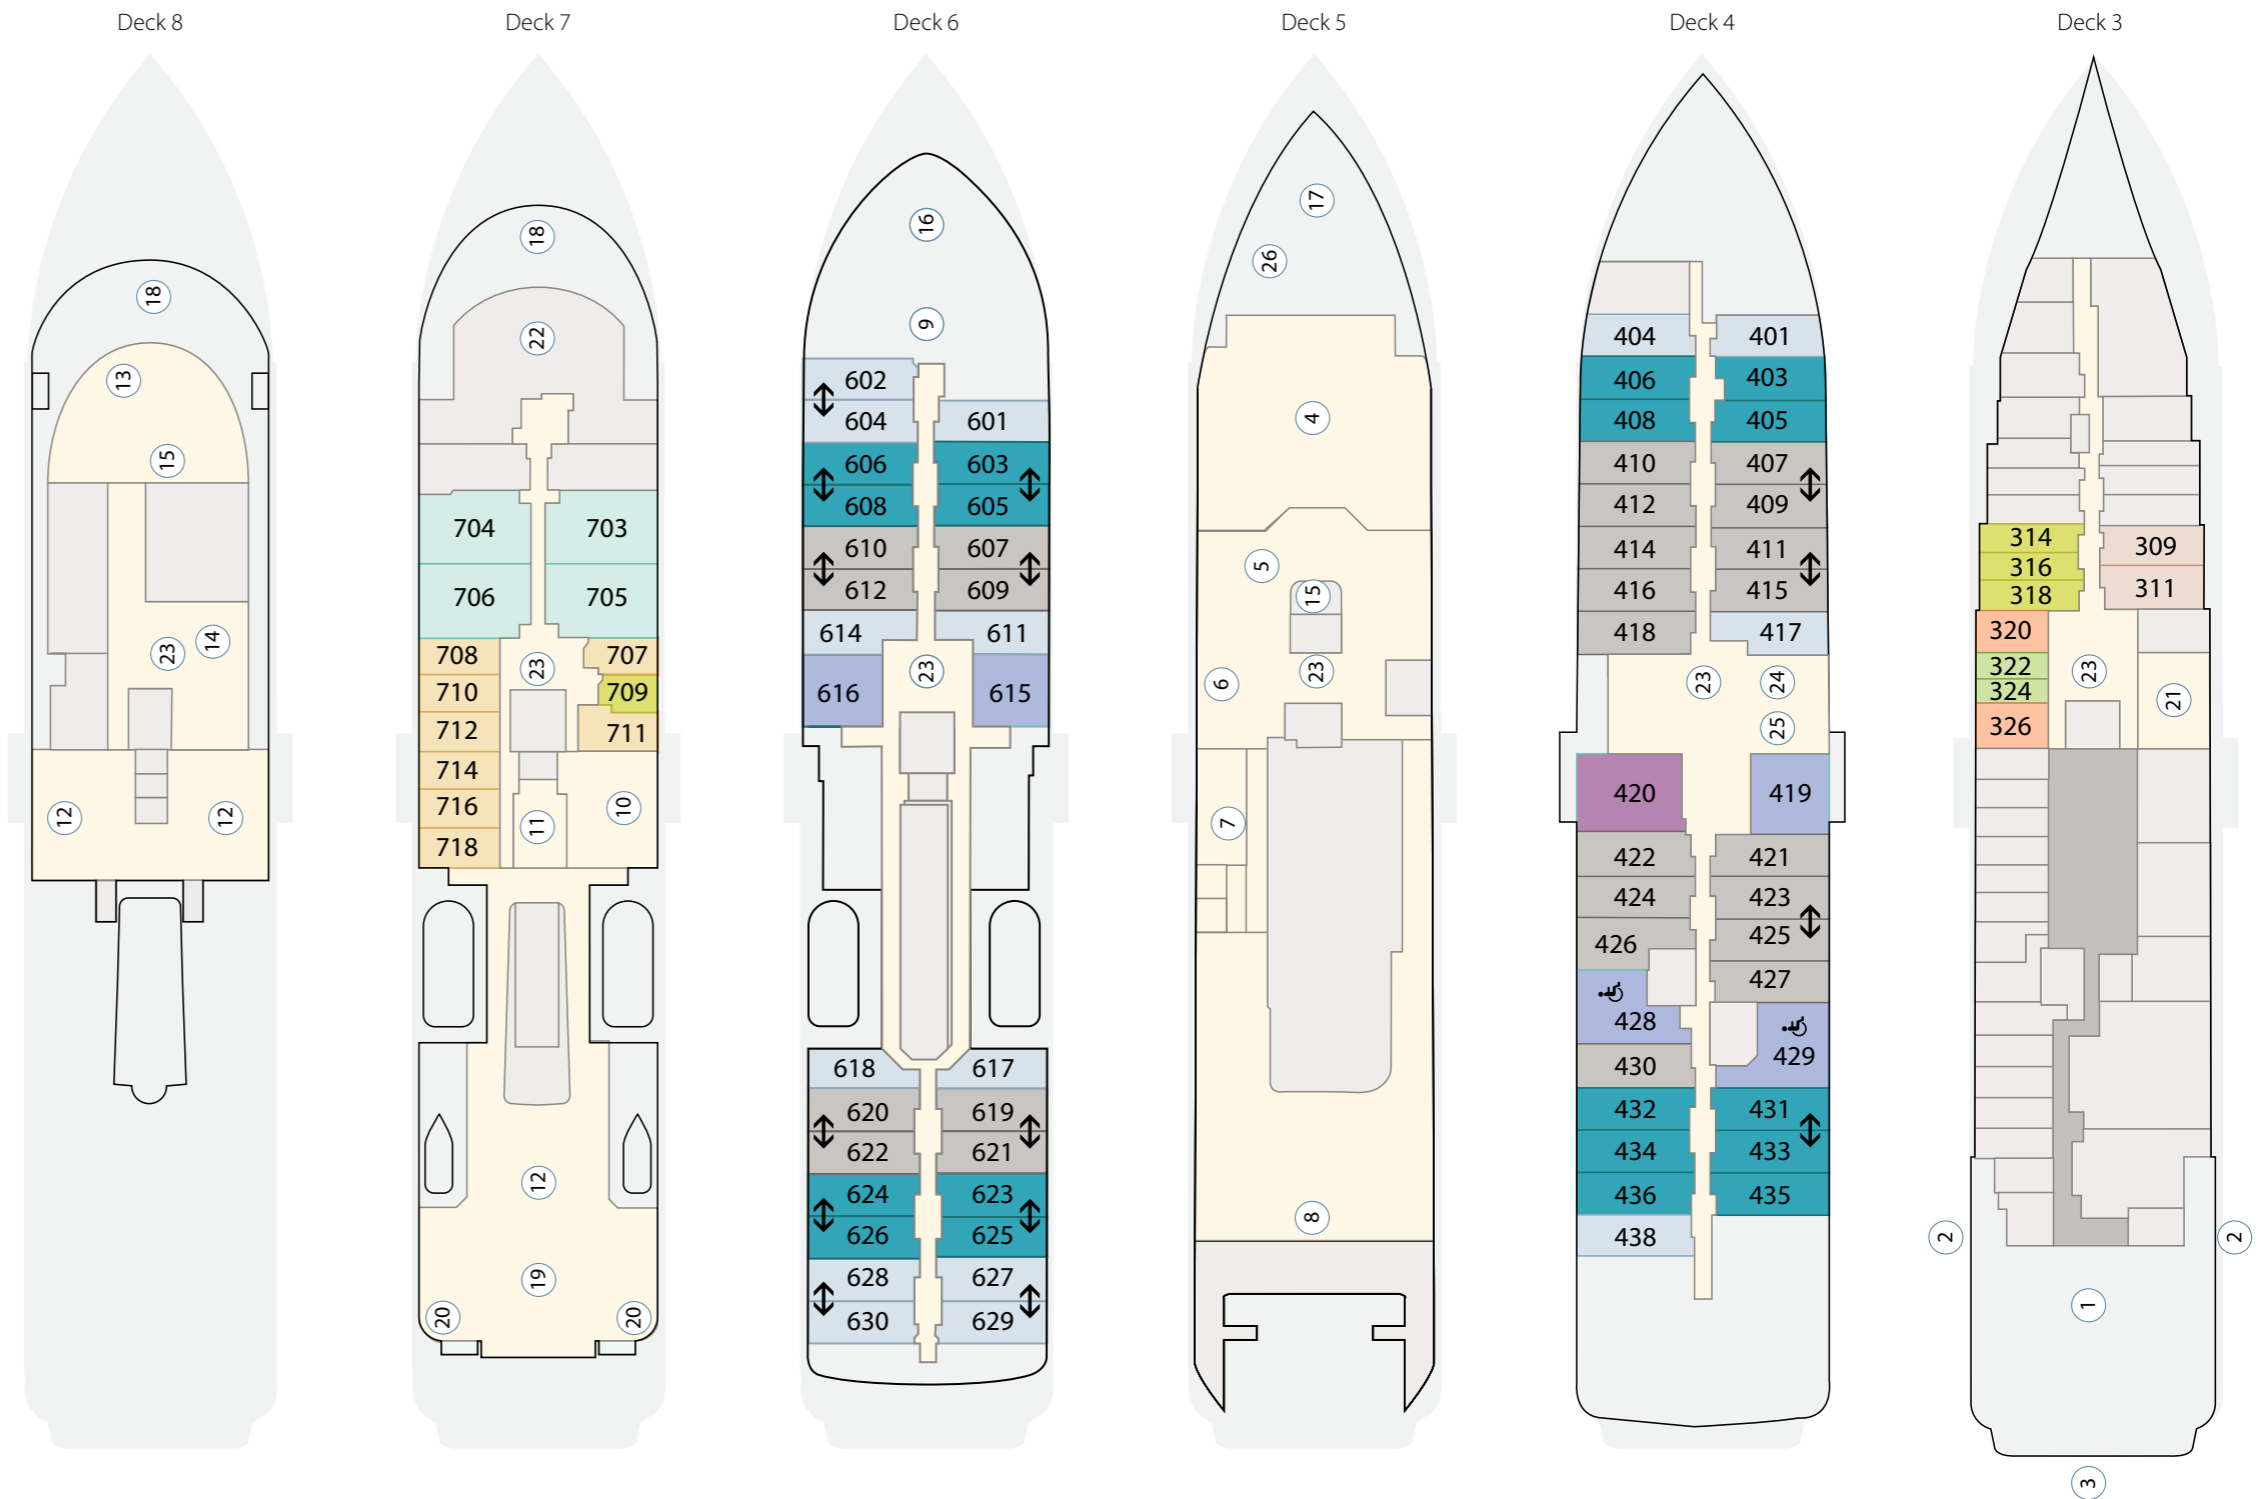

## Ship Features

- ① Change room/mudroom
- ② Zodiac access points
- ③ Activity launching platform
- ④ Lecture room & lounge
- ⑤ Assembly station
- ⑥ Reception
- ⑦ Ship shop
- ⑧ Dining room
- ⑨ Library
- ⑩ Gym
- ⑪ Sauna
- ⑫ Seating area
- ⑬ Observation lounge
- ⑭ Top-deck restaurant
- ⑮ Bar
- ⑯ Upper glass atrium lounge
- ⑰ Lower glass atrium lounge
- ⑱ Swimming pool\* and sun deck
- ⑳ Jacuzzis
- ㉑ Medical clinic
- ㉒ Bridge
- ㉓ Elevator
- ㉔ Main entrance
- ㉕ Expedition desk
- ㉖ Citizen Science centre
- ♿ Disability accessible staterooms

# The *Douglas Mawson*

## Stateroom Category

- |   |  |   |  |
|---|--|---|--|
| <span style="color: #90EE90;">■</span> Aurora Stateroom Single          | <span style="color: #D2B48C;">■</span> Aurora Stateroom Triple   | <span style="color: #008080;">■</span> Balcony Stateroom – B      | <span style="color: #ADD8E6;">■</span> Junior Suite    |
| <span style="color: #FFD700;">■</span> Aurora Stateroom Superior Single | <span style="color: #FFD700;">■</span> Aurora Stateroom Superior | <span style="color: #808080;">■</span> Balcony Stateroom – A      | <span style="color: #800080;">■</span> Captain's Suite |
| <span style="color: #FFA07A;">■</span> Aurora Stateroom Twin            | <span style="color: #ADD8E6;">■</span> Balcony Stateroom – C     | <span style="color: #4169E1;">■</span> Balcony Stateroom Superior |  |

↔ Connecting staterooms and suites

\*Swimming pool not operational when sailing in open waters. Hours of operation subject to weather conditions.

Deck plan is subject to change.